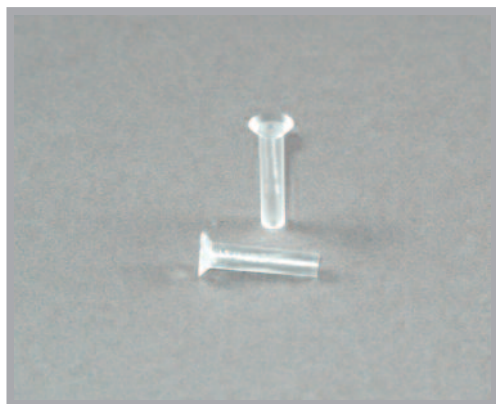

## UFO Sparkle Flush Lens

**A miniature lens made from UV stabilised polycarbonate for 1mm fibre only.**

Description	
Material	Polycarbonate
Colours available	Clear
Size	6 mm
Weight	0.2 g
Mounting hole size	3.2 mm
Fibre size	1 mm

Suitable for use in floors and decking, indoors and out. Can also be set into stone or mortar for star paving effects.

Needs only a countersunk hole. For outdoor use we recommend using sheathed 1mm fibre for protection.

Not as suitable for ceilings as the fibre is slightly recessed and will not be as visible from head height unless the ceiling is quite high.