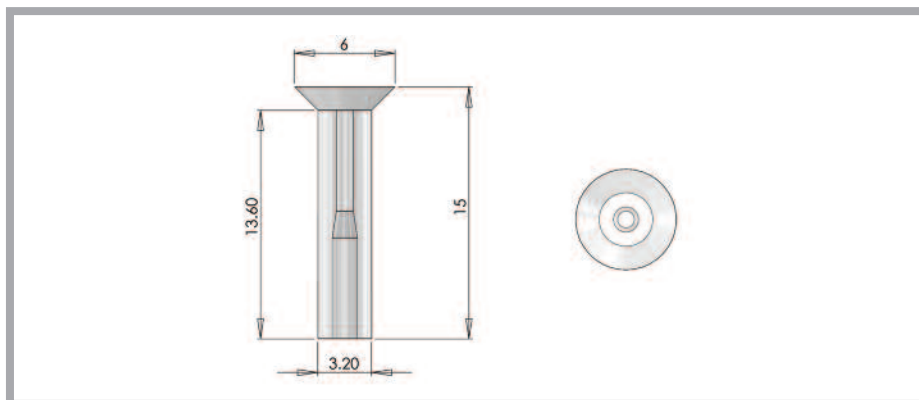

## UFO Sparkle Flush Lens

**A miniature lens made from UV stabilised polycarbonate for 1mm fibre only.**

Description	
Material	Polycarbonate
Colours available	Clear
Size	6 mm
Weight	0.2 g
Mounting hole size	3.2 mm
Fibre size	1 mm

Suitable for use in floors and decking, indoors and out. Can also be set into stone or mortar for star paving effects.

Needs only a countersunk hole. For outdoor use we recommend using sheathed 1mm fibre for protection.